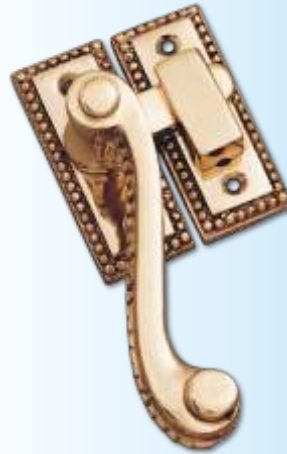

6255

Round Head
4" (102mm)

6253

Victorian Heavy
4" (102mm)

6251

Victorian Light
3.1/2" (89mm)

6257

'S' type
3.1/2" (89mm)

6256

Tear Drop
4" (102mm)

6254

Georgian Heavy
4" (102mm)

6259

Ball Tip
4" (102mm)

6258

French Type
3.3/4" (94mm)

6263

6262

Fanlight Catch (B)
(Outside)
2.1/2" (102mm)

Fanlight Catch (A)
(Inside)
2.1/2" (64mm)

6260

Fitch Type
2" (52mm)

6261

Cute Type
2" (52mm)