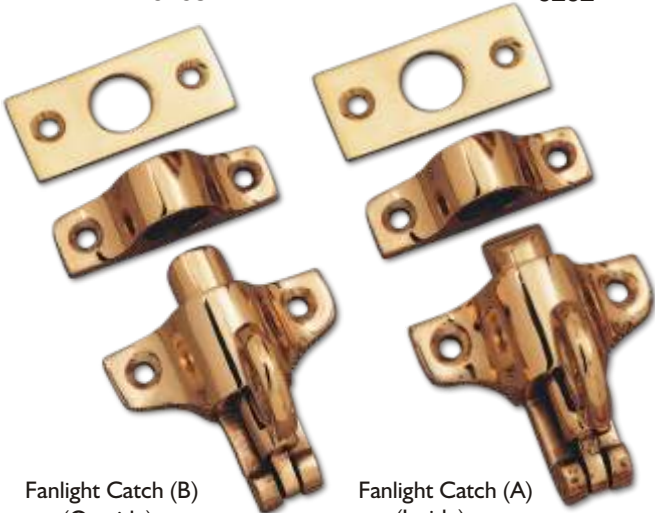

6255

Round Head
4" (102mm)

6253

Victorian Heavy
4" (102mm)

6251

Victorian Light
3.1/2" (89mm)

6257

'S' type
3.1/2" (89mm)

6256

Tear Drop
4" (102mm)

6254

Georgian Heavy
4" (102mm)

6259

Ball Tip
4" (102mm)

6258

French Type
3.3/4" (94mm)

6263

6262

Fanlight Catch (B)
(Outside)
2.1/2" (102mm)

Fanlight Catch (A)
(Inside)
2.1/2" (64mm)

6260

Fitch Type
2" (52mm)

6261

Cute Type
2" (52mm)